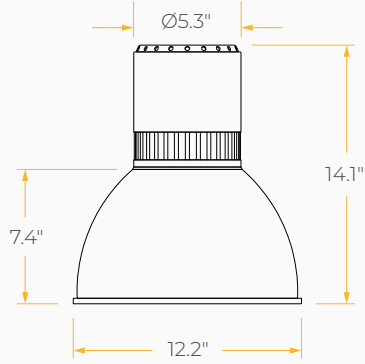

*Beam Angle: 55° * Tolerance ±8%

PERFORMANCE SUMMARY*

Current Consumption		
WATTAGE / VOLT	120V	277V
15W	0.14A	0.06A
25W	0.23A	0.10A
35W	0.32A	0.14A
45W	0.42A	0.18A

PHOTOMETRICS

Below is a typical photometric representation of the Vela 5 fixture. Please download IES files to ensure exact photometric value.

STD (STANDARD) 55°

PCS (POLYCARBONATE SHROUD)

FRS (FROSTED PC SHROUD)

ALS (ALUMINUM SHROUD)

COLOR FINISH

Black Finish

White Finish

ACCESSORIES

Polycarbonate Shroud

Frosted PC Shroud

Aluminum Shroud

Polycarbonate Shroud
With Conical Lens

Frosted PC Shroud
With Conical Lens

Aluminum Shroud
With Conical Lens

DIMENSIONS

Standard Cylinder

12" Shrouds

16" Shrouds

Conical Lens 12"

Conical Lens 16"

DIMENSIONS

Remote Emergency Pack

Conduit Mount

Lutron Athena Wireless Node / NX Radio Standalone Module