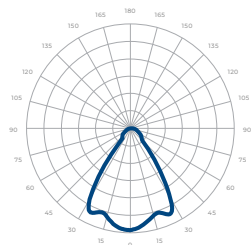

PCS (POLYCARBONATE SHROUD)