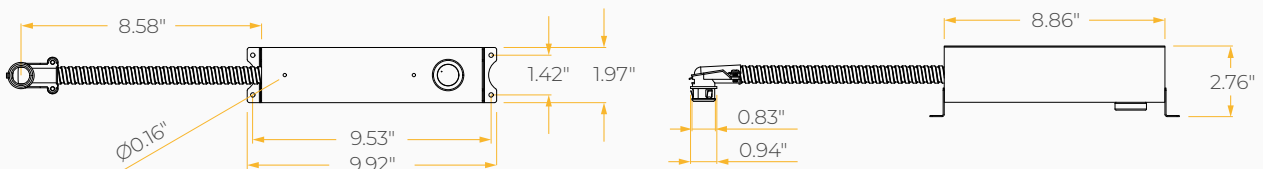

Polycarbonate Shroud

Frosted PC Shroud

Aluminum Shroud

Polycarbonate Shroud
With Conical Lens

Frosted PC Shroud
With Conical Lens

Aluminum Shroud
With Conical Lens

DIMENSIONS

Standard Cylinder

12" Shrouds

16" Shrouds

Conical Lens 12"

Conical Lens 16"

DIMENSIONS

Remote Emergency Pack

Conduit Mount

Lutron Athena Wireless Node / NX Radio Standalone Module