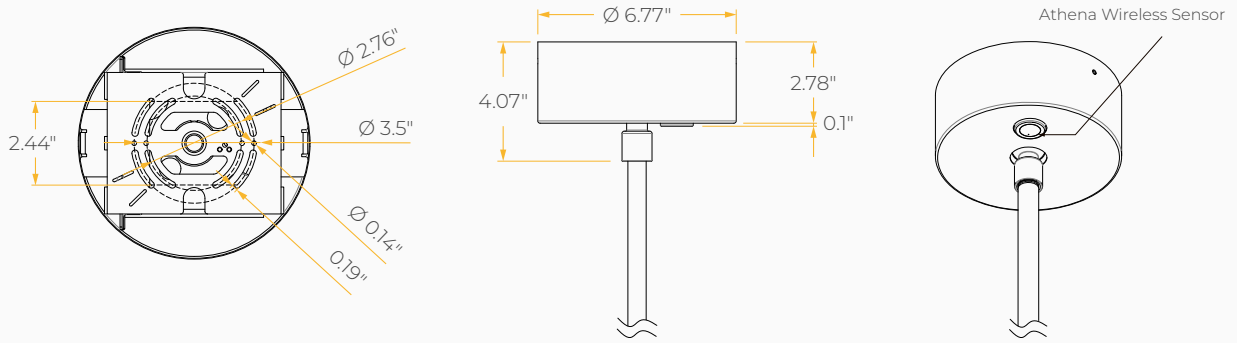

Polycarbonate Shroud

Frosted PC Shroud

Aluminum Shroud

Polycarbonate Shroud
With Conical Lens

Frosted PC Shroud
With Conical Lens

Aluminum Shroud
With Conical Lens

DIMENSIONS

Standard Cylinder

12" Shrouds

16" Shrouds

Conical Lens 12"

Conical Lens 16"

DIMENSIONS

Remote Emergency Pack

Conduit Mount

Lutron Athena Wireless Node / NX Radio Standalone Module

DIMENSIONS

Lutron Athena Wireless Node Canopy

NX Radio Node Canopy

MOUNTING OPTIONS*

*Junction Box not included