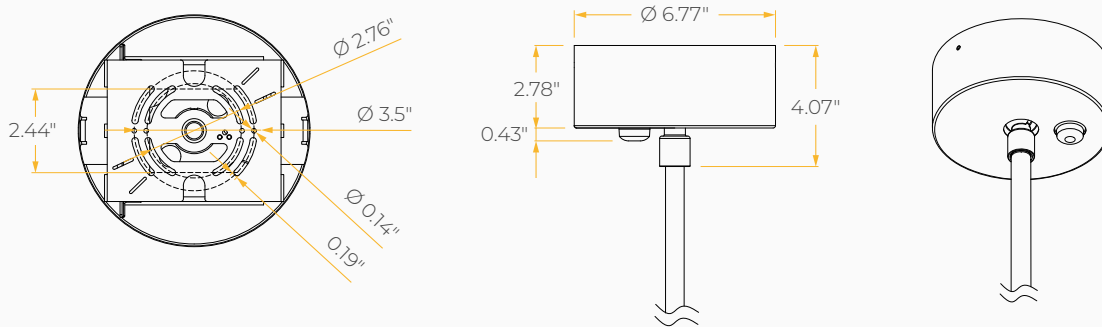

VELA 5

SPECIFICATION SHEET
STATIC WHITE

ARCHITECTURAL CYLINDERS WITH TRANSFORMATIVE PERFORMANCE

Housing

Diameter : Ø5.3" | Height : 9.7" | Weight : 3.8 lbs

Material

Housing : High Pressure Die-Cast Aluminum, PC Shroud

Polycarbonate Shroud

Frosted PC Shroud

Aluminum Shroud

Polycarbonate Shroud
With Conical Lens

Frosted PC Shroud
With Conical Lens

Aluminum Shroud
With Conical Lens

DIMENSIONS

Standard Cylinder

12" Shrouds

16" Shrouds

Conical Lens 12"

Conical Lens 16"

DIMENSIONS

Remote Emergency Pack

Conduit Mount

Lutron Athena Wireless Node / NX Radio Standalone Module

DIMENSIONS

Lutron Athena Wireless Node Canopy

NX Radio Node Canopy

MOUNTING OPTIONS*

*Junction Box not included