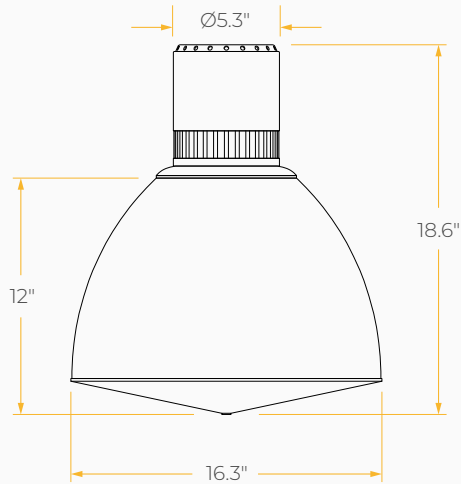

VELA 5

SPECIFICATION SHEET
STATIC WHITE

ARCHITECTURAL CYLINDERS WITH TRANSFORMATIVE PERFORMANCE

Housing

Diameter : Ø5.3" | Height : 9.7" | Weight : 3.8 lbs

Material

Housing : High Pressure Die-Cast Aluminum, PC Shroud

Polycarbonate Shroud

Frosted PC Shroud

Aluminum Shroud

Polycarbonate Shroud
With Conical Lens

Frosted PC Shroud
With Conical Lens

Aluminum Shroud
With Conical Lens

DIMENSIONS

Standard Cylinder

12" Shrouds

16" Shrouds

Conical Lens 12"

Conical Lens 16"

DIMENSIONS

Remote Emergency Pack

Conduit Mount

Lutron Athena Wireless Node / NX Radio Standalone Module