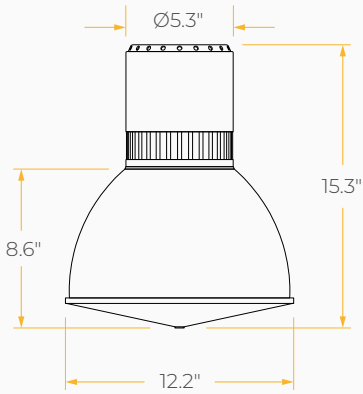

*Beam Angle: 55° * Tolerance ±8%

PERFORMANCE SUMMARY*

Current Consumption		
WATTAGE / VOLT	120V	277V
15W	0.14A	0.06A
25W	0.23A	0.10A
35W	0.32A	0.14A
45W	0.42A	0.18A

PHOTOMETRICS

Below is a typical photometric representation of the Vela 5 fixture. Please download IES files to ensure exact photometric value.

STD (STANDARD) 55°

PCS (POLYCARBONATE SHROUD)

FRS (FROSTED PC SHROUD)

ALS (ALUMINUM SHROUD)

COLOR FINISH

Black Finish

White Finish

ACCESSORIES

Polycarbonate Shroud

Frosted PC Shroud

Aluminum Shroud

Polycarbonate Shroud
With Conical Lens

Frosted PC Shroud
With Conical Lens

Aluminum Shroud
With Conical Lens

DIMENSIONS

Standard Cylinder

12" Shrouds

16" Shrouds

Conical Lens 12"

Conical Lens 16"

DIMENSIONS

Remote Emergency Pack

Conduit Mount

Lutron Athena Wireless Node / NX Radio Standalone Module