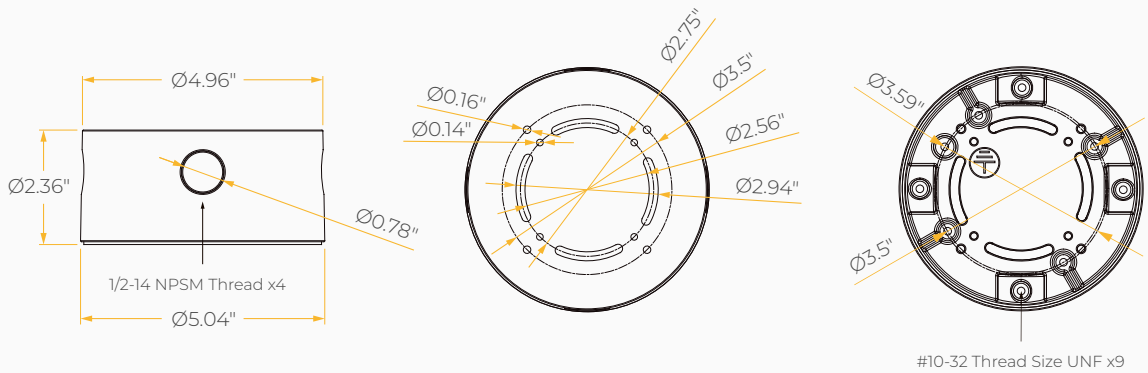

VELA 5

SPECIFICATION SHEET
STATIC WHITE

ARCHITECTURAL CYLINDERS WITH TRANSFORMATIVE PERFORMANCE

Housing

Diameter : Ø5.3" | Height : 9.7" | Weight : 3.8 lbs

Material

Housing : High Pressure Die-Cast Aluminum, PC Shroud

Polycarbonate Shroud

Frosted PC Shroud

Aluminum Shroud

Polycarbonate Shroud
With Conical Lens

Frosted PC Shroud
With Conical Lens

Aluminum Shroud
With Conical Lens

DIMENSIONS

Standard Cylinder

12" Shrouds

16" Shrouds

Conical Lens 12"

Conical Lens 16"

DIMENSIONS

Remote Emergency Pack

Conduit Mount

Lutron Athena Wireless Node / NX Radio Standalone Module