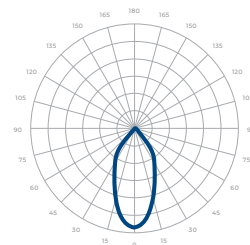

*Beam Angle: 55° * Tolerance ±8%

PCS (PC Shroud)			
CCT/WATTAGE	3000K	3500K	4000K
15W	1,280lm	1,300lm	1,320lm
25W	2,190lm	2,240lm	2,250lm
35W	2,990lm	3,050lm	3,080lm
45W	3,880lm	3,960lm	4,000lm

*Beam Angle: 55° * Tolerance ±8%

ALS (Aluminum Shroud)			
CCT/WATTAGE	3000K	3500K	4000K
15W	1,240lm	1,260lm	1,280lm
25W	2,110lm	2,150lm	2,160lm
35W	2,890lm	2,950lm	2,970lm
45W	3,730lm	3,810lm	3,820lm

*Beam Angle: 55° * Tolerance ±8%

FRS (Frosted PC Shroud)			
CCT/WATTAGE	3000K	3500K	4000K
15W	1,150lm	1,170lm	1,180lm
25W	1,970lm	2,010lm	2,020lm
35W	2,690lm	2,740lm	2,770lm
45W	3,490lm	3,560lm	3,600lm

*Beam Angle: 55° * Tolerance ±8%

PERFORMANCE SUMMARY*

Current Consumption		
WATTAGE / VOLT	120V	277V
15W	0.14A	0.06A
25W	0.23A	0.10A
35W	0.32A	0.14A
45W	0.42A	0.18A

PHOTOMETRICS

Below is a typical photometric representation of the Vela 5 fixture. Please download IES files to ensure exact photometric value.

STD (STANDARD) 55°

PCS (POLYCARBONATE SHROUD)

FRS (FROSTED PC SHROUD)

ALS (ALUMINUM SHROUD)

COLOR FINISH

Black Finish

White Finish

ACCESSORIES