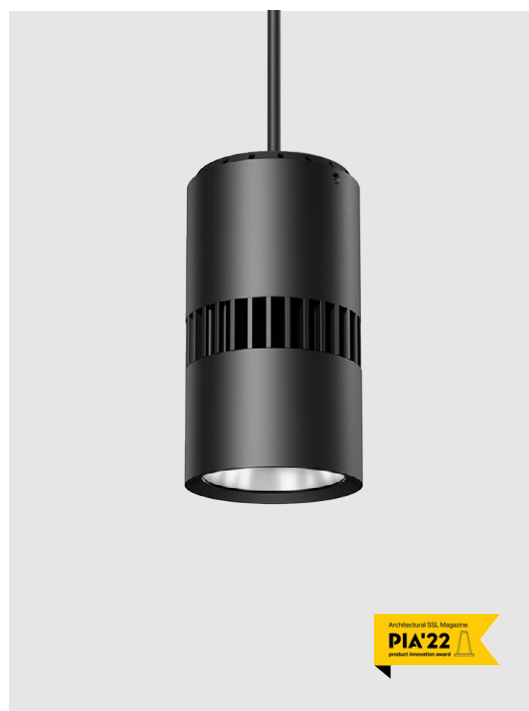

VELA 5

SPECIFICATION SHEET
STATIC WHITE

ARCHITECTURAL CYLINDERS WITH TRANSFORMATIVE PERFORMANCE

Housing

Diameter : Ø5.3" | Height : 9.7" | Weight : 3.8 lbs

Material

Housing : High Pressure Die-Cast Aluminum, PC Shroud

5 Year limited warranty

Listing

All The Performance You Need In One Family

High performing 5-inch aperture cylinder with delivered lumen package of 1,620 – 5,000 lm.

Available with aluminum and polycarbonate shroud accessories.

Suitable for general illumination for a wide variety of project applications.

METEOR

meteor-lighting.com

SPECIFICATION

PROJECT NAME

DATE

CATALOG #

QUANTITY

The product configurator function on this page works only with the latest version of Chrome or Adobe Acrobat Reader.

<input type="text" value="VA5"/>	MODEL	VELA 5		
<input type="text"/>	WATTAGE	15 15W 45 45W	25 25W	35 35W
<input type="text"/>	CCT / CRI	308 3000K / CRI 85	358 3500K / CRI 85	408 4000K / CRI 85
<input type="text" value="UNV"/>	VOLTAGE	UNV 120 – 277V		
<input type="text"/>	DIMMING	SPV Superior 0-10V: dims to 1%, dims to dark	TRC¹ Line-voltage phase control, dims to 1%	DALI² DALI dims to 10%
<input type="text"/>	TYPE	STD Standard Cylinder FRS12 Frosted PC Shroud 12" ALS16 Aluminum Shroud 16"	PCS12 Polycarbonate Shroud 12" FRS16 Frosted PC Shroud 16"	PCS16 Polycarbonate Shroud 16" ALS12 Aluminum Shroud 12"
<input type="text"/>	BEAM ANGLE*	10 10° 55 55°	30 30° WD³ Wide	45 45°
<input type="text"/>	FINISH	BLK Black	WHT White	
<input type="text"/>	MOUNTING	SUM Surface Mount ST4 Stem 4ft	CM10⁴ Cord Mount 10ft AD10 Adjustable Cable 10ft	ST2 Stem 2ft SAD10 Sloped Adjustable Cable 10ft
<input type="text"/>	ACCESSORIES	CON^{5,6,7} Conical Lens FCS⁹ Field Cut Stem Adapter Kit NX¹² NX Radio Module Standalone Module	EMP Remote Emergency Pack AWN¹⁰ Lutron Athena Wireless Node Standalone Module NXC¹³ NX Radio Module Canopy	CT⁸ Conduit Mount AWNC¹¹ Lutron Athena Wireless Node Canopy