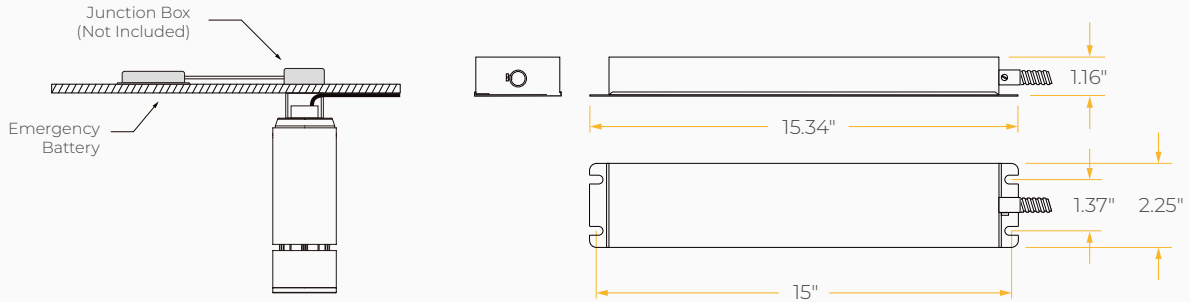

Polycarbonate Shroud

Frosted PC Shroud

Aluminum Shroud

Polycarbonate Shroud
With Conical Lens

Frosted PC Shroud
With Conical Lens

Aluminum Shroud
With Conical Lens

DIMENSIONS

Standard Cylinder

12" Shrouds

16" Shrouds

Conical Lens 12"

Conical Lens 16"

DIMENSIONS

Remote Emergency Pack

Conduit Mount

Lutron Athena Wireless Node / NX Radio Standalone Module

DIMENSIONS

Lutron Athena Wireless Node Canopy

NX Radio Node Canopy

MOUNTING OPTIONS*

*Junction Box not included