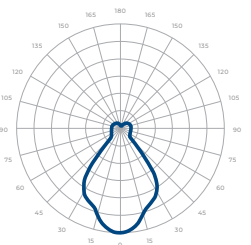

FRS (FROSTED PC SHROUD)