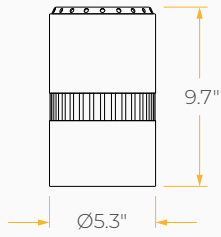

STD (STANDARD) 55°

PCS (POLYCARBONATE SHROUD)

FRS (FROSTED PC SHROUD)

ALS (ALUMINUM SHROUD)

COLOR FINISH

Black Finish

White Finish

ACCESSORIES

Polycarbonate Shroud

Frosted PC Shroud

Aluminum Shroud

Polycarbonate Shroud
With Conical Lens

Frosted PC Shroud
With Conical Lens

Aluminum Shroud
With Conical Lens

DIMENSIONS

Standard Cylinder

12" Shrouds

16" Shrouds

Conical Lens 12"

Conical Lens 16"

DIMENSIONS

Remote Emergency Pack

Conduit Mount

Lutron Athena Wireless Node / NX Radio Standalone Module