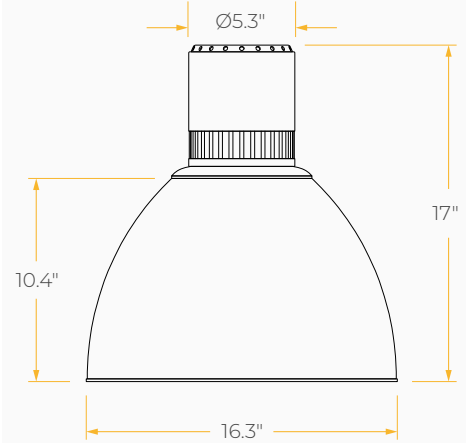

VELA 5

SPECIFICATION SHEET
STATIC WHITE

ARCHITECTURAL CYLINDERS WITH TRANSFORMATIVE PERFORMANCE

Housing

Diameter : Ø5.3" | Height : 9.7" | Weight : 3.8 lbs

Material

Housing : High Pressure Die-Cast Aluminum, PC Shroud

STD (STANDARD) 55°

PCS (POLYCARBONATE SHROUD)

FRS (FROSTED PC SHROUD)

ALS (ALUMINUM SHROUD)

COLOR FINISH

Black Finish

White Finish

ACCESSORIES

Polycarbonate Shroud

Frosted PC Shroud

Aluminum Shroud

Polycarbonate Shroud
With Conical Lens

Frosted PC Shroud
With Conical Lens

Aluminum Shroud
With Conical Lens

DIMENSIONS

Standard Cylinder

12" Shrouds

16" Shrouds

Conical Lens 12"

Conical Lens 16"

DIMENSIONS

Remote Emergency Pack

Conduit Mount

Lutron Athena Wireless Node / NX Radio Standalone Module