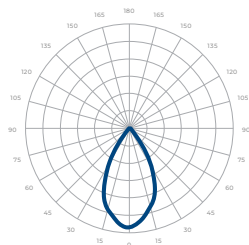

*Beam Angle: 55° * Tolerance ±8%

PCS (PC Shroud)			
CCT/WATTAGE	3000K	3500K	4000K
15W	1,280lm	1,300lm	1,320lm
25W	2,190lm	2,240lm	2,250lm
35W	2,990lm	3,050lm	3,080lm
45W	3,880lm	3,960lm	4,000lm

*Beam Angle: 55° * Tolerance ±8%

ALS (Aluminum Shroud)			
CCT/WATTAGE	3000K	3500K	4000K
15W	1,240lm	1,260lm	1,280lm
25W	2,110lm	2,150lm	2,160lm
35W	2,890lm	2,950lm	2,970lm
45W	3,730lm	3,810lm	3,820lm

*Beam Angle: 55° * Tolerance ±8%

FRS (Frosted PC Shroud)			
CCT/WATTAGE	3000K	3500K	4000K
15W	1,150lm	1,170lm	1,180lm
25W	1,970lm	2,010lm	2,020lm
35W	2,690lm	2,740lm	2,770lm
45W	3,490lm	3,560lm	3,600lm

*Beam Angle: 55° * Tolerance ±8%

PERFORMANCE SUMMARY*

Current Consumption		
WATTAGE / VOLT	120V	277V
15W	0.14A	0.06A
25W	0.23A	0.10A
35W	0.32A	0.14A
45W	0.42A	0.18A

PHOTOMETRICS

Below is a typical photometric representation of the Vela 5 fixture. Please download IES files to ensure exact photometric value.